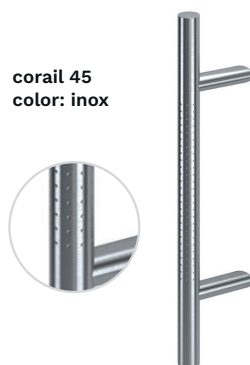

RC2 option
not available

Model Carré
Code: V0036

Model Santiago
Code: V0037

Decormat glazing
in class P2

RC2 option
not available

Model Brume
Code: V0006

Model Cascade
Code: V0011

Pull handles