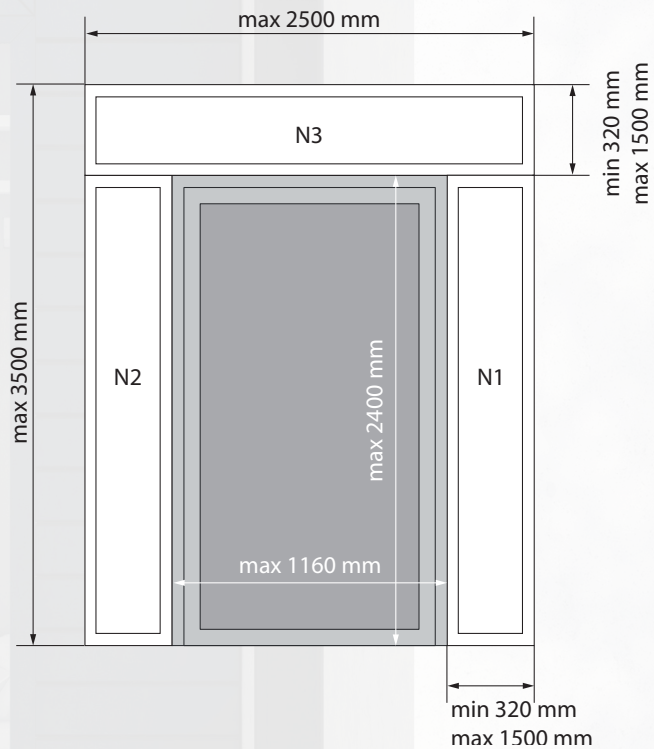

Customised doors

Sidelights

The possibility of using a safe, anti-burglary glass pane class P4

Possible glazing options:

STANDARD EQUIPMENT*

- warm aluminium doorframe
- technology with increased corrosion resistance
- 4 adjustable 3D hinges with aluminium cover
- handle Brillant
- 3-point espagnolette door lock
- anti-theft protection of the hinge side
- warm inter-pane frames
- warm aluminium threshold
- glasses in class P4**
- Class A door insert
- windstopper

ADDITIONAL EQUIPMENT (SURCHARGE)*

- anti-theft class RC2***
- additional lock with 1-key system
- double-sided decor
- automatic lock
- lock with day/night function
- electric striker
- open sensor

*equipment applies to doors with an installation depth of 70 mm, door offer with an installation depth of 50 mm available on vetrex.eu

** not applicable to Calibre, Mesure, Lavezzi, Monza, Santiago models

*** not applicable to Calibre, Mesure, Lavezzi, Monza, Santiago models - includes SOLID handle and Class C door insert