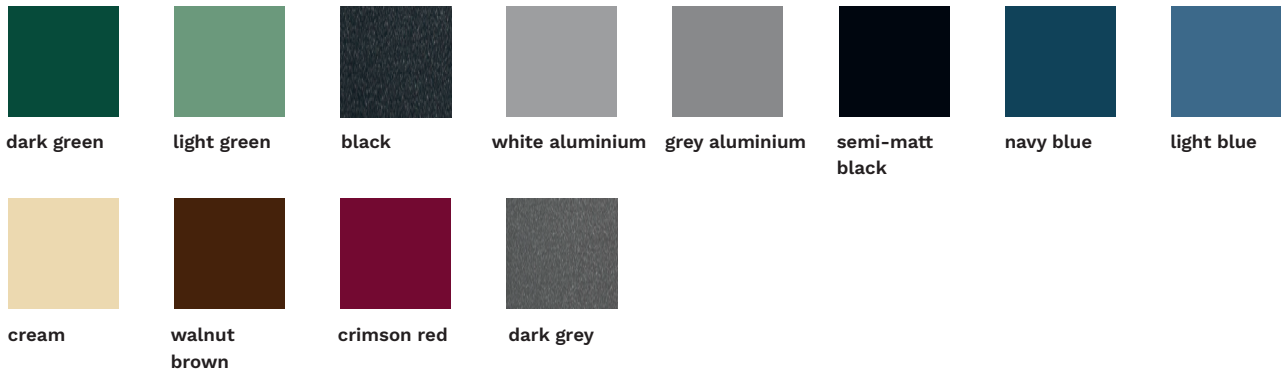

Varnished - smooth paints

Varnished - structural paints

Varnished - special paints

Wood-like veneers

* the colors shown may differ from the actual

**in the case of coriander oak, a surcharge of 11% applies to the price of doors and sidelights